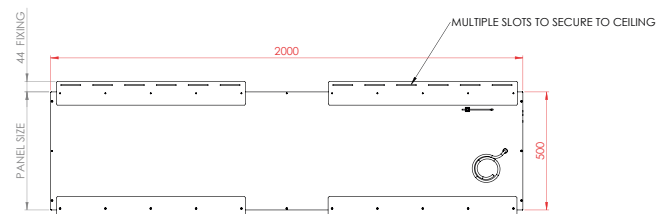

CEILING MOUNTED ANTI-LIGATURE OPTIONS

**NOTES ON CEILING INSTALLATION
HEATER MUST BE SECURELY MOUNTED
IDEALLY INTO CEILING JOISTS**

**NOTE FOR ANTI-LIGATURE APPLICATION
SPECIAL FIXINGS AND APPLICATOR TOOL
CAN BE SUPPLIED**