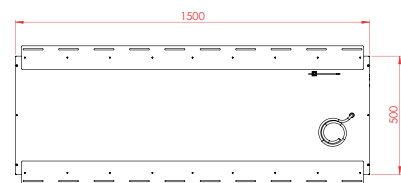

CEILING MOUNTED ANTI-LIGATURE OPTIONS

**NOTES ON CEILING INSTALLATION
HEATER MUST BE SECURELY MOUNTED
IDEALLY INTO CEILING JOISTS**

**NOTE FOR ANTI-LIGATURE APPLICATION
SPECIAL FIXINGS AND APPLICATOR TOOL
CAN BE SUPPLIED**