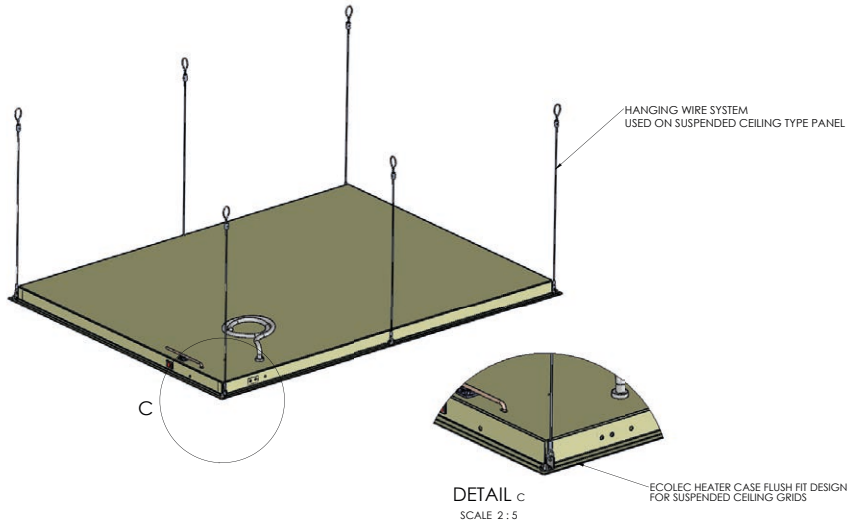

CEILING MOUNTED ANTI-LIGATURE OPTIONS