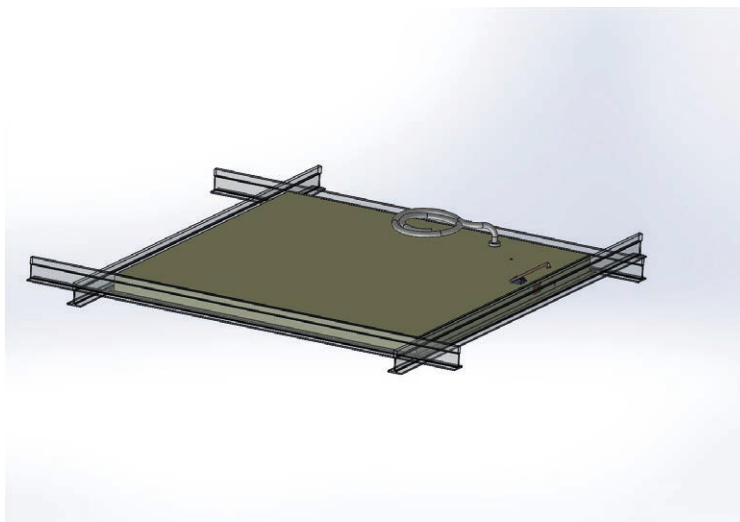

 **PROUDLY MANUFACTURED IN THE UK**

Radiant heat is directional heat, so radiant panels will project heat in a straight line from the heater and warm anyone or anything in its path whichever direction its pointed in.

Ceiling radiators will project heat straight down and will warm people under the heaters. Hence the attraction of energy efficient radiant electric heating panels.

T-BAR SUSPENDED RADIANT PANEL SYSTEM

ECO 300/70/FF/RP/PC/RX
595x595mm 'T' Grid