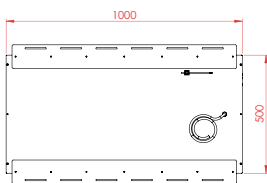

CEILING MOUNTED ANTI-LIGATURE OPTIONS

**NOTES ON CEILING INSTALLATION
HEATER MUST BE SECURELY MOUNTED
IDEALLY INTO CEILING JOISTS**

**NOTE FOR ANTI-LIGATURE APPLICATION
SPECIAL FIXINGS AND APPLICATOR TOOL
CAN BE SUPPLIED**