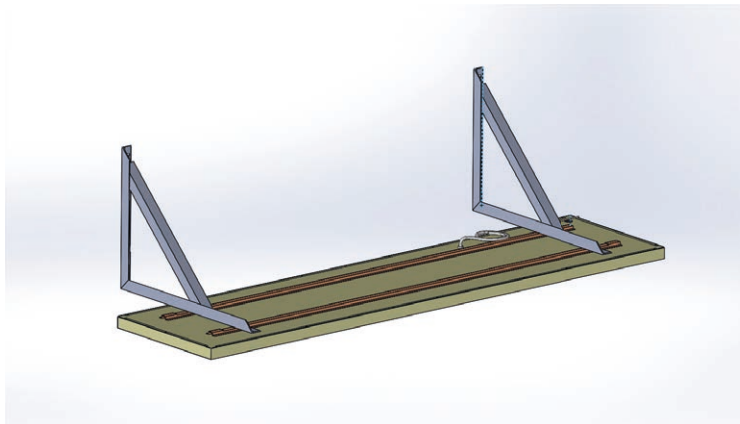

ECO 750/CE/RP/PC/RX - With 90° wall bracket

ECO 750/CE/RP/PC/RX - With 45° wall bracket

Sportshall Bracket allows for Basketball clearance

Sportshall Bracket allows for Basketball clearance

Sports Hall configuration