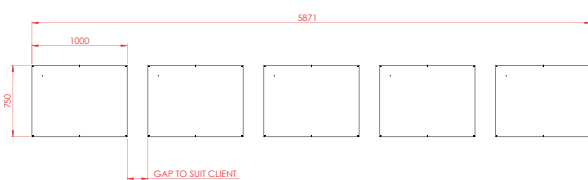

ECO 750X/CE/RP/PC/RX

Supplied with fixing kit.