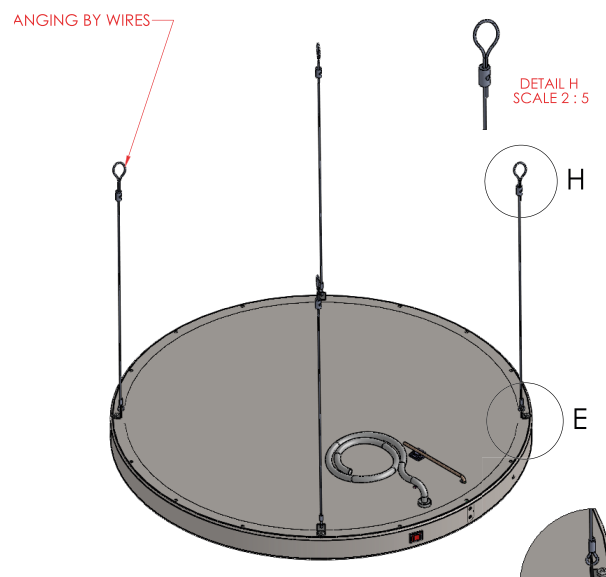

DISC HEAT™ CEILING SUSPENDED RADIANT PANEL SYSTEM

Showroom configuration