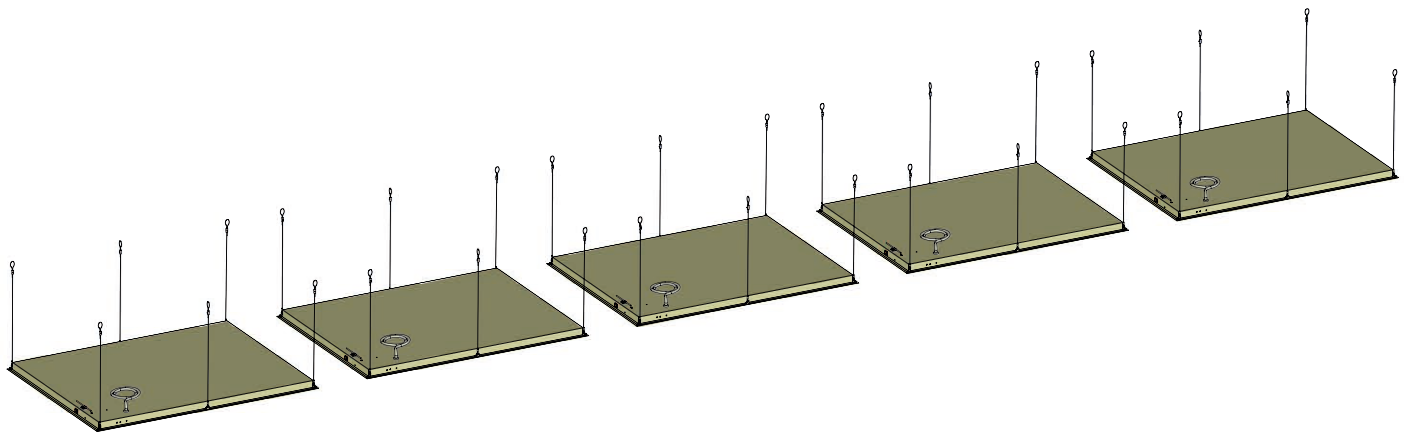

ECO 750X/CE/RP/PC/RX

Supplied with fixing kit.