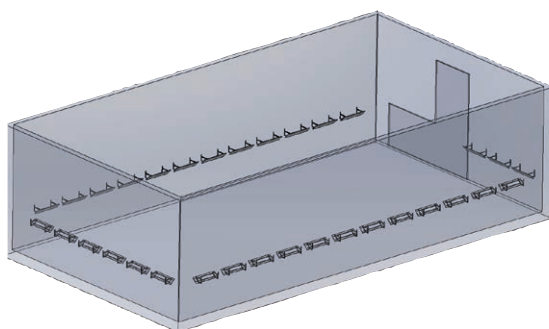

ECO 750/CE/RP/PC/RX - With 90° wall bracket

ECO 750/CE/RP/PC/RX - With 45° wall bracket

Sportshall Bracket allows for Basketball clearance

Sportshall Bracket allows for Basketball clearance

Sports Hall configuration

ADJUSTABLE WALL MOUNTED IN BRACKETS 10° STEPS (PAIR)

SUSPENDED RADIANT PANEL SYSTEM

ECO 750X/CE/RP/PC/RX

Supplied with fixing kit.

ECOLEC CONTROLLER
1 CONTROLLER FOR
MULTIPLE HEATERS
30m RANGE

240V MAINS
OR BATTERY POWERED
MODELS AVAILABLE