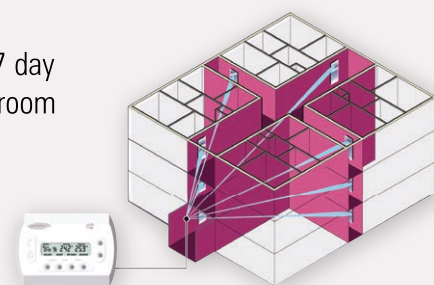

BESPOKE SUSPENDED ELLIPTICAL RADIANT PANEL SYSTEM TO IP44 AND IP65 STANDARDS

RADIATOR (RECEIVER) KEY FEATURES:

Simply wire the heater to a fuse spur / Hidden wiring / No need to manually switch heaters "on" or "off"

The TX control unit sends a 433MHz radio signal to each "registered" heater within a radius of 30 metres. Each RX panel heater has an inbuilt receiver designed to respond to a signal from the WCT 100/RX.