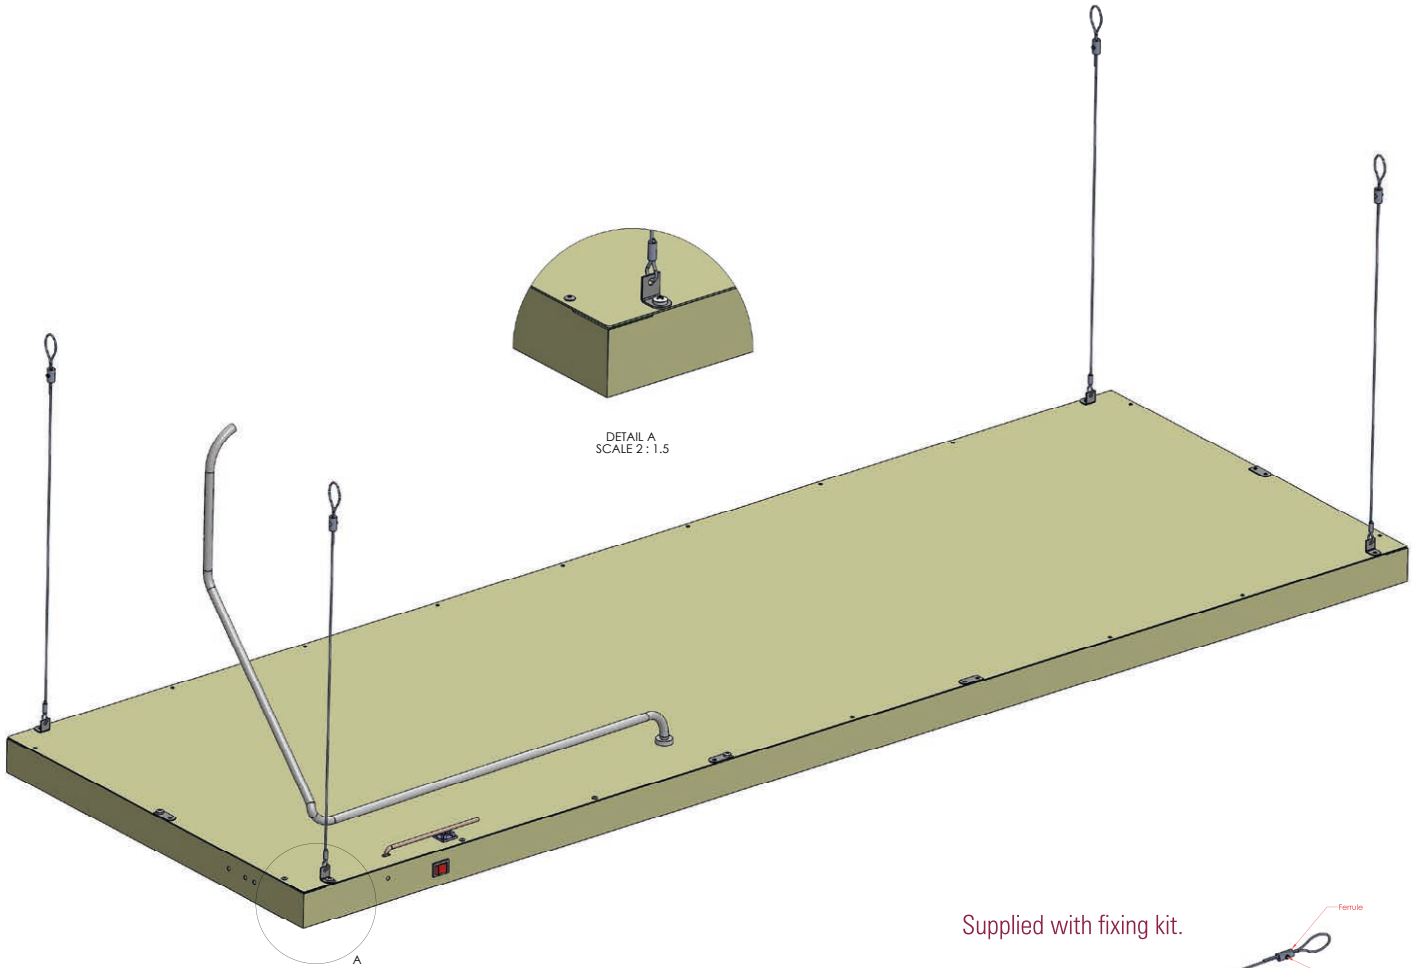

SUSPENDED RADIANT PANEL SYSTEM