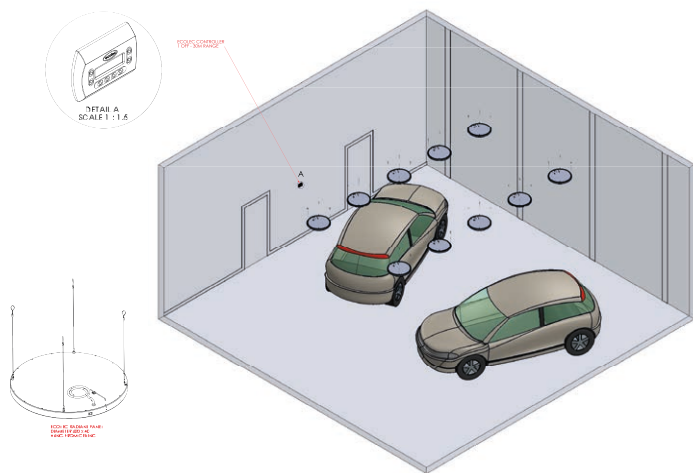

Showroom configuration