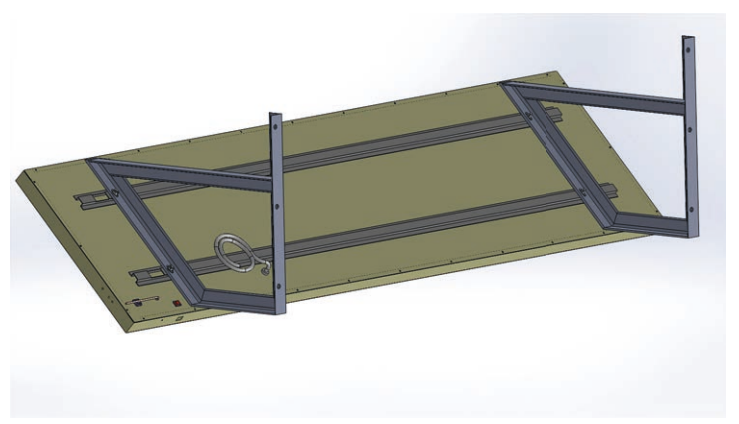

ECO 600/70/FF/RP/PC/RX
595x1195mm 'T' Grid

LINEAR RADIANT PANEL SYSTEM

OPTIONAL HANGING RAIL ARRANGEMENT

MATL: 1.0 / 1.5 STEEL ZINC PASSIVATED
FINISH: POWDER COAT WHITE - RAL 9016
PROTECTION: IP44

WALL MOUNTED RADIANT PANEL SYSTEM

ECO 750/CE/RP/PC/RX - With 90° wall bracket

ECO 750/CE/RP/PC/RX - With 45° wall bracket

Sportshall Bracket allows for Basketball clearance

Sportshall Bracket allows for Basketball clearance

Sports Hall configuration