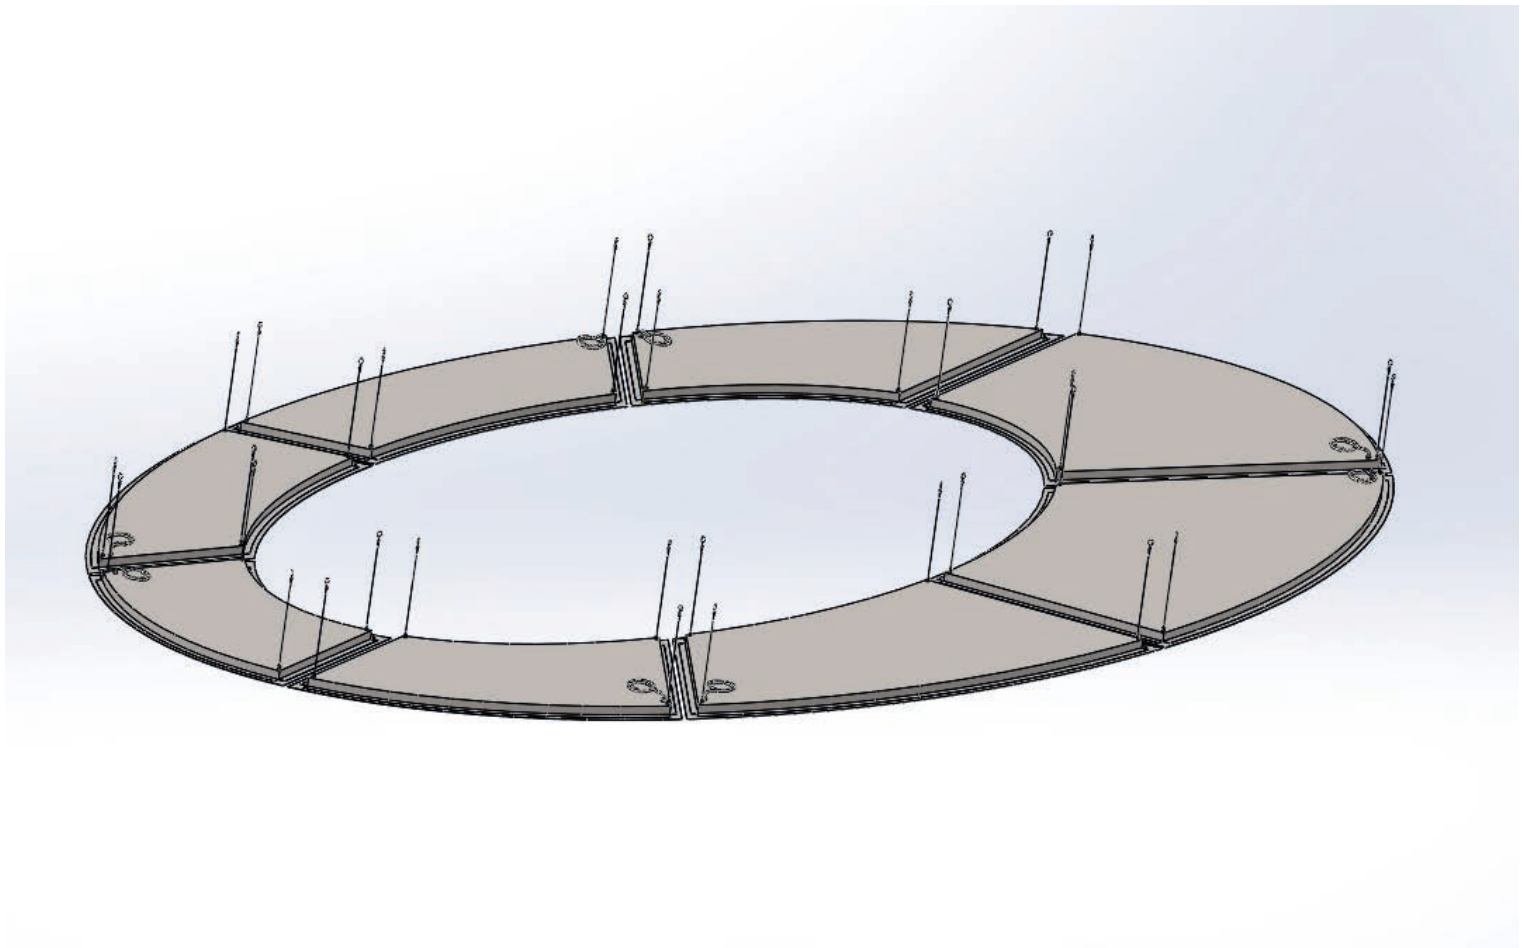

BESPOKE SUSPENDED ELLIPTICAL RADIANT PANEL SYSTEM TO IP44 AND IP65 STANDARDS

RADIATOR (RECEIVER) KEY FEATURES:

Simply wire the heater to a fuse spur / Hidden wiring / No need to manually switch heaters "on" or "off"