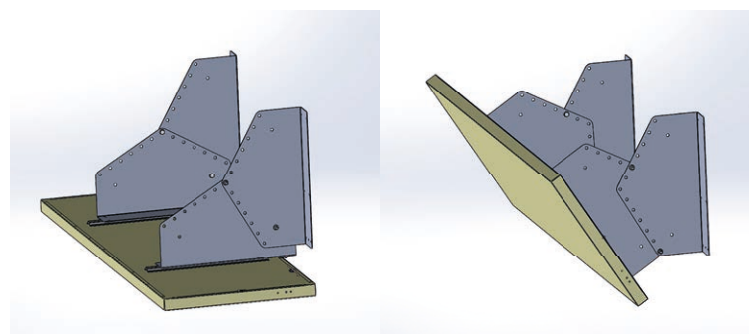

ADJUSTABLE WALL MOUNTED IN BRACKETS 10° STEPS (PAIR)