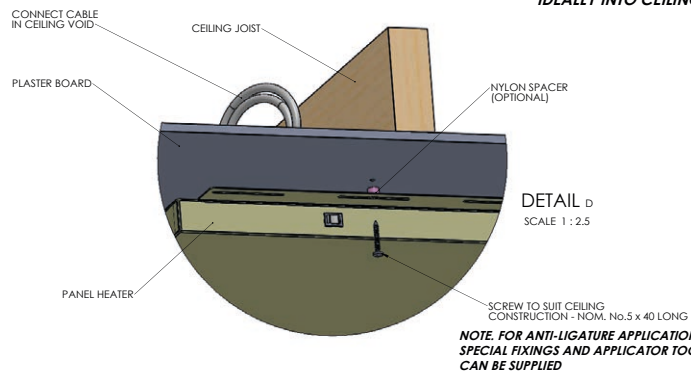

**NOTES ON CEILING INSTALLATION
HEATER MUST BE SECURELY MOUNTED
IDEALLY INTO CEILING JOISTS**

**NOTE FOR ANTI-LIGATURE APPLICATION
SPECIAL FIXINGS AND APPLICATOR TOOL
CAN BE SUPPLIED**