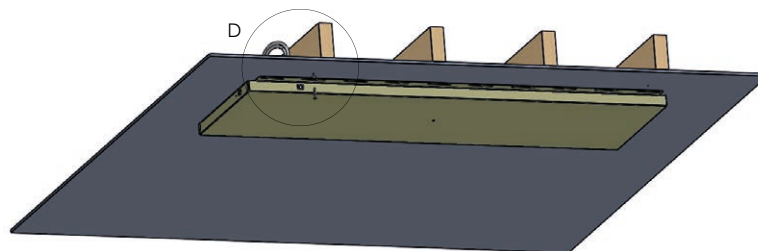

CEILING MOUNTED ANTI-LIGATURE OPTIONS